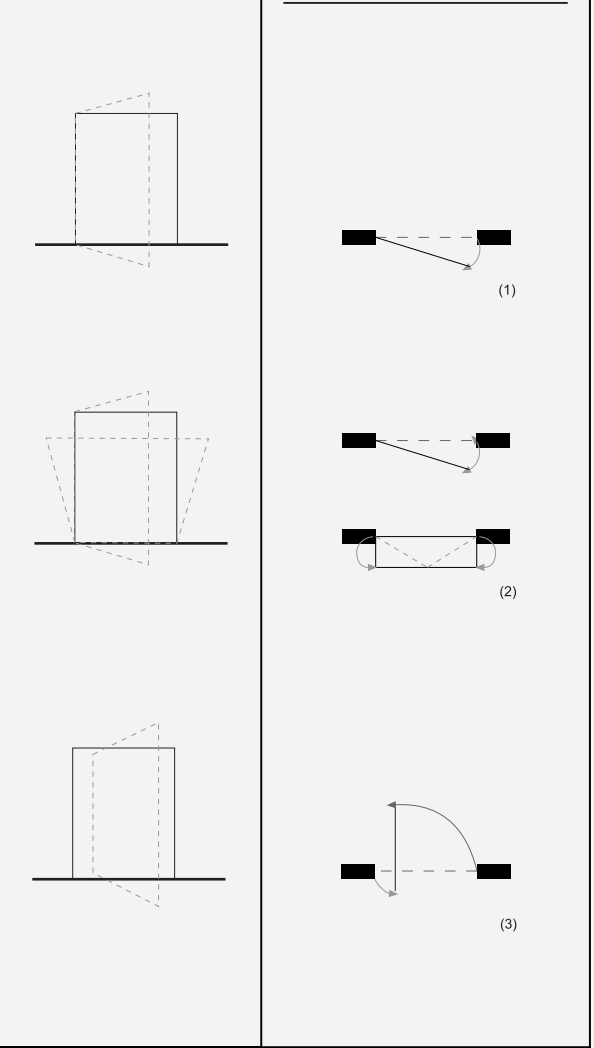

SWING

CASEMENT	● (1)
TILT & TURN	● (2)
PIVOT	● (3)
CUSTOMIZED	●