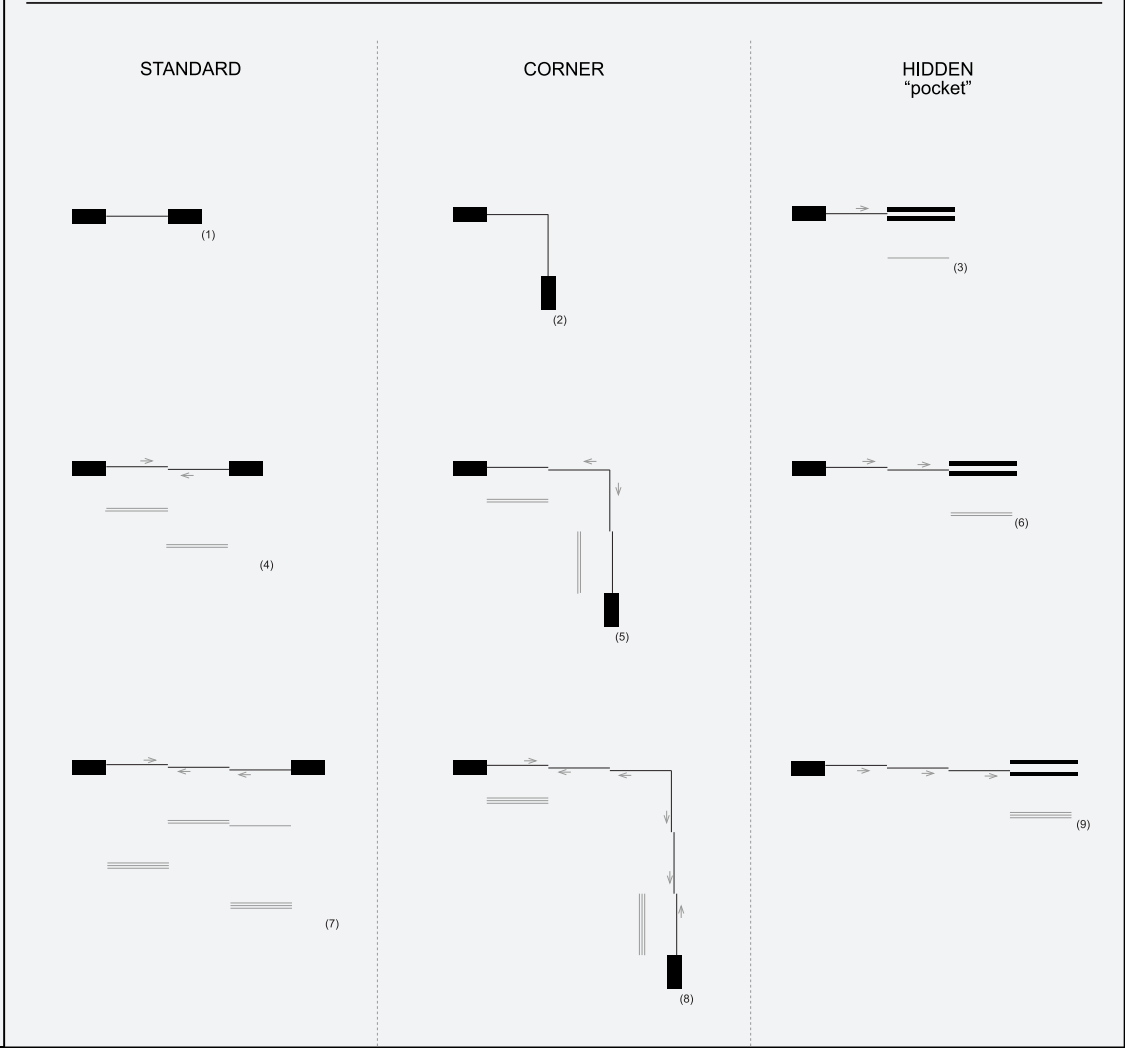

SCHEMATIC

OPENING TYPOLOGIES

HORIZONTAL SLIDING

MONORAIL	FIX (1)	FIX (2)	● (3)
BIRAIL	● (4)	● (5)	● (6)
TRIRAIL	● (7)	● (8)	● (9)
CUSTOMIZED	*	*	*

*CUSTOMIZED ON REQUEST

VERTICAL SLIDING

TOP AND BOTTOM OPENING	● (1)
CENTRAL OPENING	● (2)
HIDDEN "retractable"	● (3)
CUSTOMIZED	●

SWING

CASEMENT	● (1)
TILT & TURN	● (2)
PIVOT	● (3)
CUSTOMIZED	●