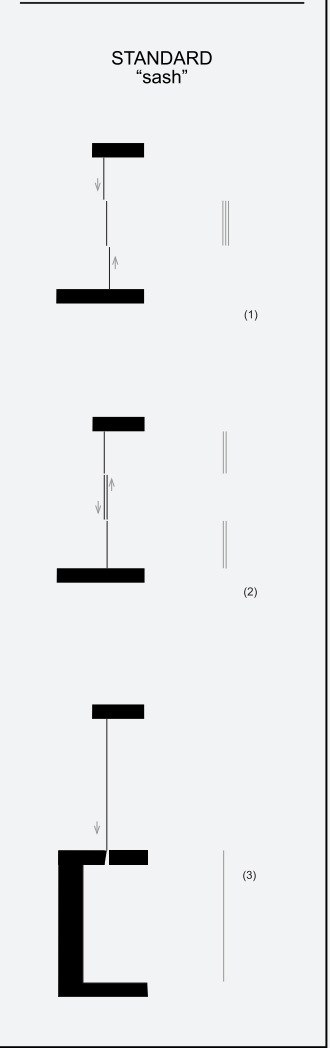

SCHEMATIC

OPENING TYPOLOGIES

HORIZONTAL SLIDING

MONORAIL	FIX (1)	FIX (2)	● (3)
BIRAIL	● (4)	● (5)	● (6)
TRIRAIL	● (7)	● (8)	● (9)
CUSTOMIZED	*	*	*

*CUSTOMIZED ON REQUEST

VERTICAL SLIDING

TOP AND BOTTOM OPENING	● (1)
CENTRAL OPENING	● (2)
HIDDEN "retractable"	● (3)
CUSTOMIZED	●

SWING

CASEMENT	● (1)
TILT & TURN	● (2)
PIVOT	● (3)
CUSTOMIZED	●